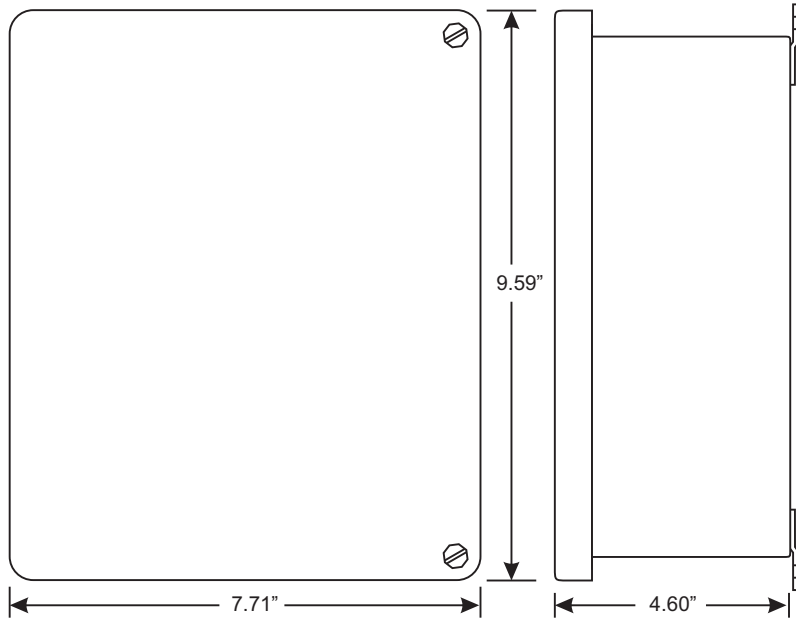

RCI-RPT-RF2

Enclosures & Dimensions: