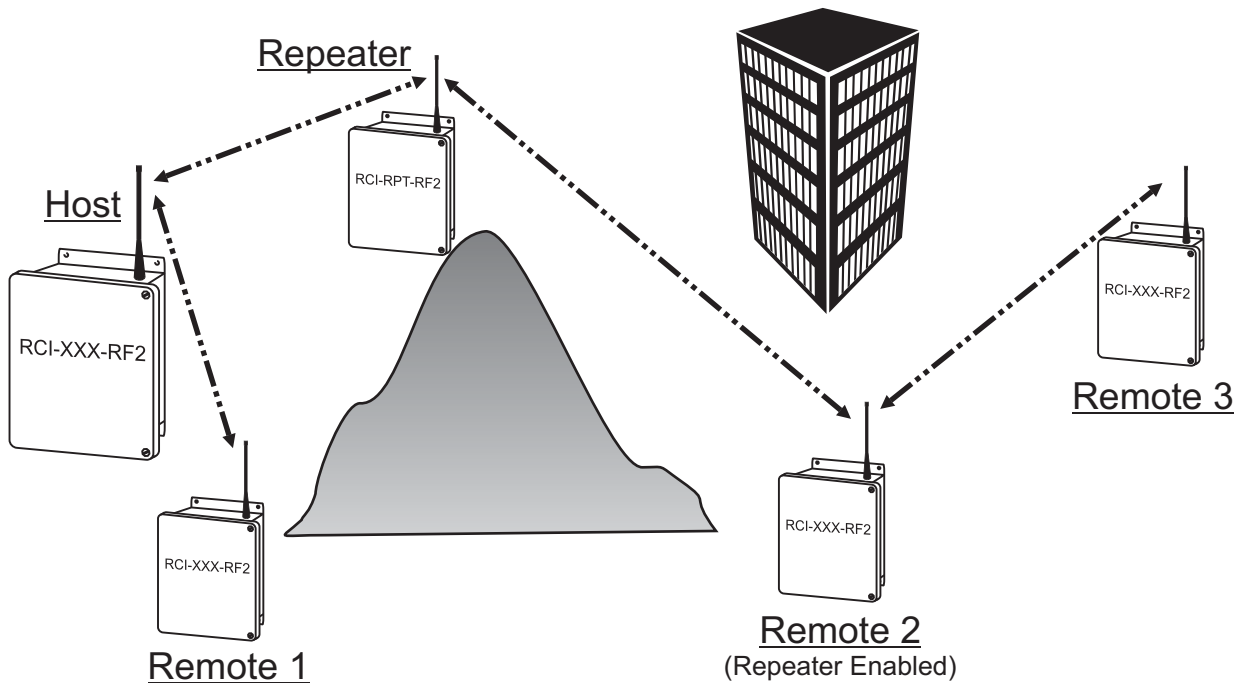

Connection:

Manufactured By:

Pribusin Inc.

www.pribusin.com
info@pribusin.com

USA:

Pribusin Inc.
743 Marquette Ave.
Muskegon, MI 49442
Ph: (231) 788-2900
Fx: (231) 788-2929